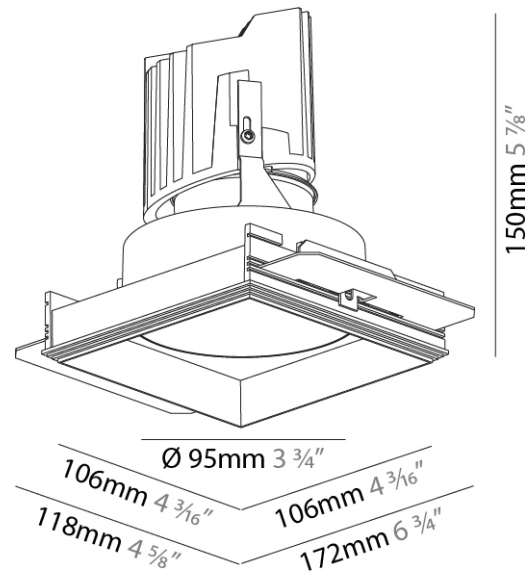

PHYSICAL

Shape: Square
Diameter (mm): 95
Diameter (in): 3 3/4
Length (mm): 106
Length (in): 4 3/16
Width (mm): 106
Width (in): 4 3/16
Depth (mm): 150
Depth (in): 5 7/8

Ceiling Thickness (mm): 10 / 12.5 / 15 / 25
Ceiling Thickness (in): 3/8 or 1/2 or 9/16 or 1

Min. Recessing Depth (mm): 170
Min. Recessing Depth (in): 6 11/16
Light Distribution: Downlight

Weight (kg): 0.705
Weight (lbs): 1.55

Fixture Finish: SSR / BKV / CWI / CRY / HAB / UFT / ITA / RUA / FTG / MYG / LOD / PUS / FRO / FUP / KIA / POP / BLS / SPG / MEY / GOH / GUM / CHC / COM / ABZ / JAG / OBR / MOS / ROR

Fixture Material: Aluminum Die Cast
Cut-out Measurements: 120mm / 4 3/4" x 120mm / 4 3/4"
Upon Request: Unique Ceiling Thickness

ELECTRICAL

Lamp Type: LED (Zhaga Standard)
Input Wattage (W): 15.5
Total Output Wattage (W): 14.5
Dimming: Tri-Mode (Non-Dimming and Phase Dimming (120Vac only) and 0-10V Dimming)

Driver Included: No
Driver Location: Recessed Housing
Driver Type: Constant Current - Universal
Driver Class: Class 2
Housing: See components
Input Voltage (V): 120 - 277
Constant Current (MA): 500

LED

Number of LEDs: 1
Color Temperature (°K): 2700 / 3000 / 3500 / 4000
Max. Delivered Lumen (lm): 940 / 980 / 1029 / 1050
Nominal Lumen (lm): 1386 / 1438 / 1511 / 1542
CRI: >90 CRI
Efficiency (%): 87.9 / 88.4 / 87.9
Lamp Life (hrs): 50000

Upon Request: RGB-W Tunable White Special Color Temperature Special LED

OPTICAL

Reflector: 20 / 40 / 60
Upon Request: Special Beam Angles

Available for international specifications by adding 'INT' at the end of the existing Model #. For assistance on 'custom' specifications, contact zteam@zaneen.com. In a constant effort to supply the best product, we reserve the right to change specifications or materials without notice. The most recent specification sheets are found at zaneen.com IP rating: IP20